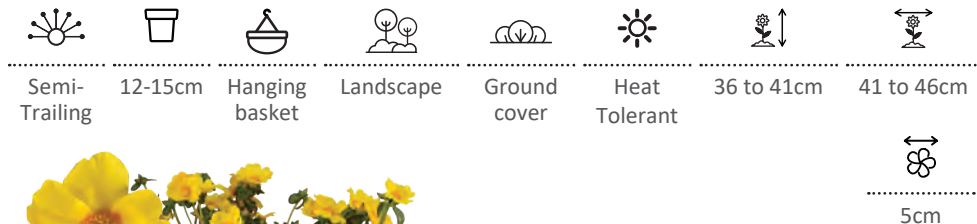

MEGA PAZZAZ™

Portulaca oleracea

- Big flowers (MEGA blooms) on a moderate controlled semi trailing habit
- Bright colors grab attention at retail and in the garden
- Strong option for heat/drought tolerant programs
- Excellent option for pollinator programs

Mega Pazzaz™ Gold
メガ・パツアーツ ゴールド

**BEST
SELLER**