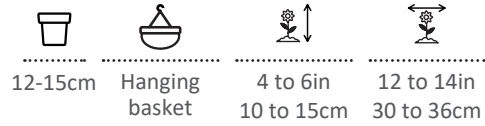

Bacopa

- Large flower size with good branching
- Early flowering
- Great for combos

12-15cm

Hanging
basket

4 to 6in
10 to 15cm

15 to 17in
35 to 40cm

Scopia® Gulliver™ Blue
スコーピア・ガリバー ブルー

Scopia® Gulliver™
Blue Sensation
スコーピア・ガリバー ブルーセンセーション

2.8 cm
1.1 in

Scopia® Gulliver™
White Imp.
スコーピア・ガリバー ホワイト改良版

Scopia® Gulliver™ series

SCOPIA® GULLIVER™ COMPACT

Bacopa

- Large flower size with good branching
- Early flowering
- Great for combos
- Controlled habit

[Learn More >>>](#)

Bacopa

- Large double flowers
- Semi upright habit
- Great for combos

Semi
Trailing

12-15cm

Hanging
basket

6 to 8in
15 to 20cm

12 to 14in
30 to 36cm